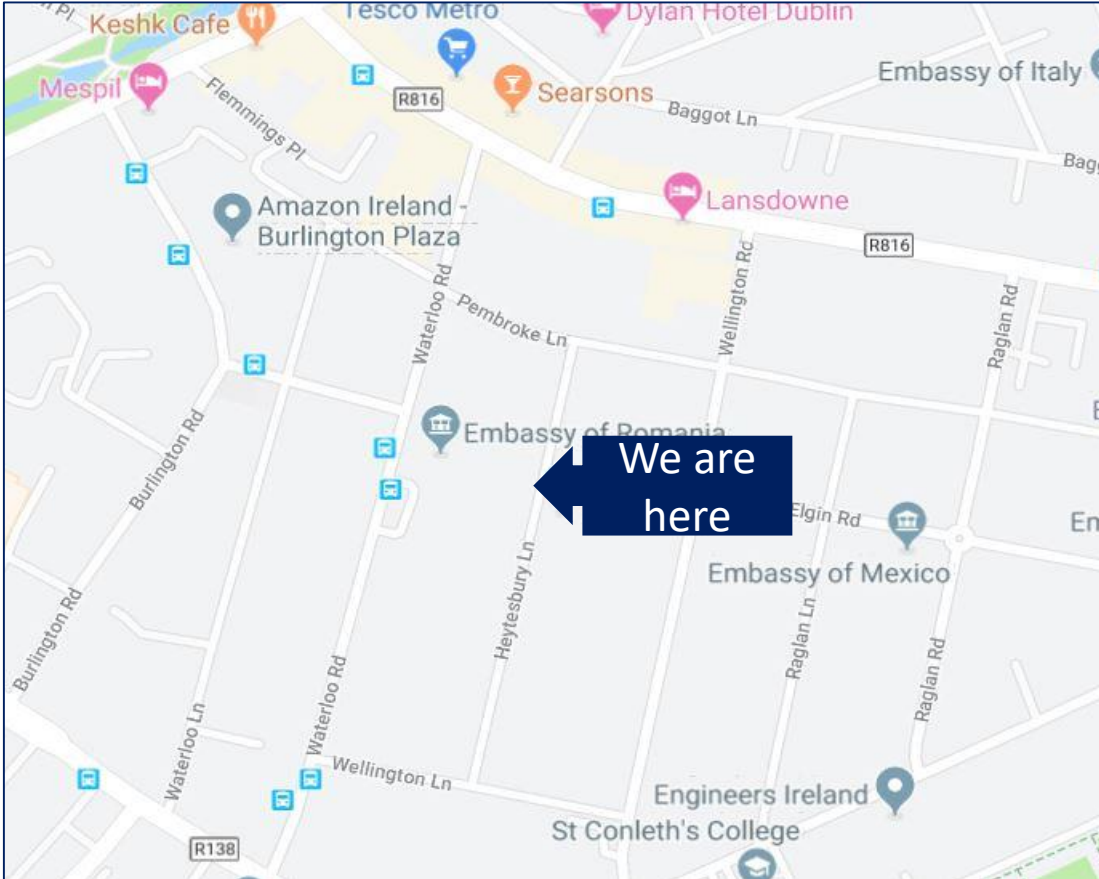

## Getting to our office

**Located at:** 31 Heytesbury Lane, Ballsbridge, Dublin 4

### **Bus:**

There are a number of routes into the city but the nearest stops to our office are;

**Waterloo Road:** 18, 25x, 39, 39a, 66x and 67x

**Burlington Place:** 38, 38a, 38b, 38d and 70

### **Luas:**

The closest Luas stops are on the **Green Line;**

**Ranelagh-** 15- 20 minutes walk

**St Stephens Green-** 30 minutes walk

### **Dart:**

Closest Dart stop is **Lansdowne Road-** 15-20 minutes walk